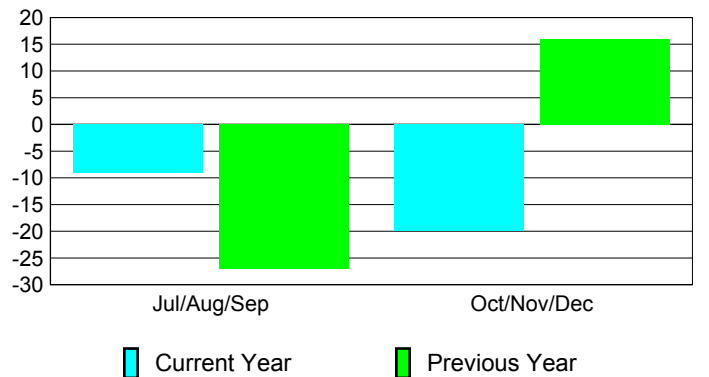

Comparison of Membership Gain/Loss

Current Year Compared to the Previous Year